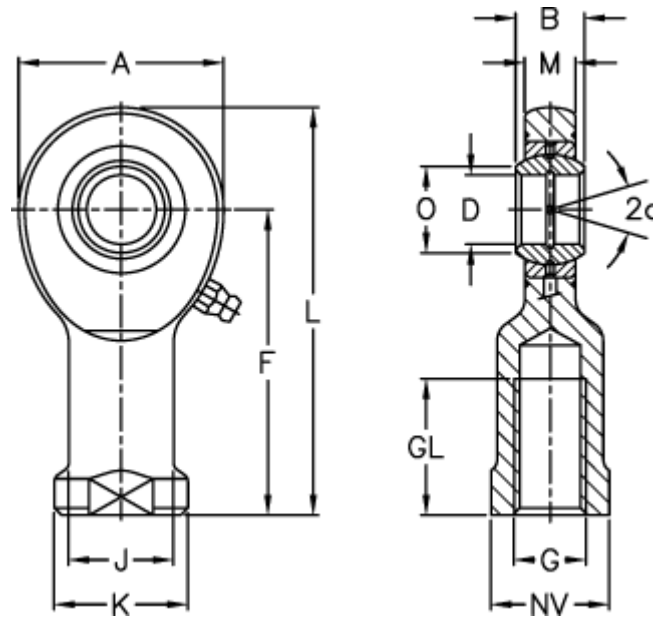

Data Sheet

Article number: 03460045
Description: Fluro Rod end EI 45
Note: 45

Measures

A	= 102	J	= 58
a (degrees)	= 7	K	= 70
B	= 32	L	= 196
D	= 45	M	= 27
Dynamic drive (kN)	= 127	NV	= 60
F	= 145	O	= 50.8
g	= M42x3	Static drive kN	= 263
GL	= 65	Weight	= 2500